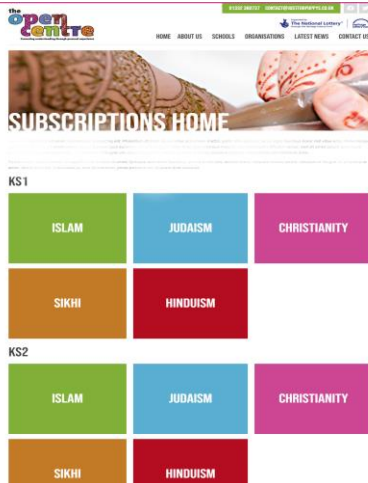

First 40 schools to sign up get the first half term for £50 instead of £125 or sign up for the year and get it for £250 instead of £500.

NEW SUBSCRIPTION SERVICE

See our website for more details
www.derbyopencentre.org or email contact@derbyopencentre.org

Launches
13th
September

INCLUDES OVER 40 VIDEOS AND ACTIVITIES

- Use across the whole of the Primary Phase
- Differentiated for Key Stage 1 and 2
- Includes tours of Places of Worship
- Includes personal perspectives of people living that religious tradition.
- Links to Agreed Syllabus
- Accompanying activity for each video
- Covers the five main religions
- One login per school so all classes can use the service
- New content added regularly